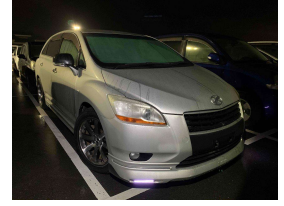

2007 Toyota MARKX ZIO 240G

VEHICLE INFORMATION

Cash Price

Includes GST,
Registration &
Licensing

\$9,995

Finance this vehicle
from only

\$64.84

per week*

Total Amount Payable

\$13,486.02

Gain peace of mind
with Mechanical
Breakdown Insurance.
Ask us how.

Body

People Movers

Odometer

56,138 km

Engine