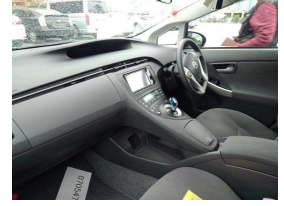

2011 Toyota PRIUS S Touring Smart