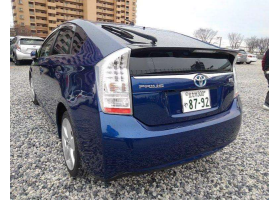

2011 Toyota PRIUS S Touring Smart